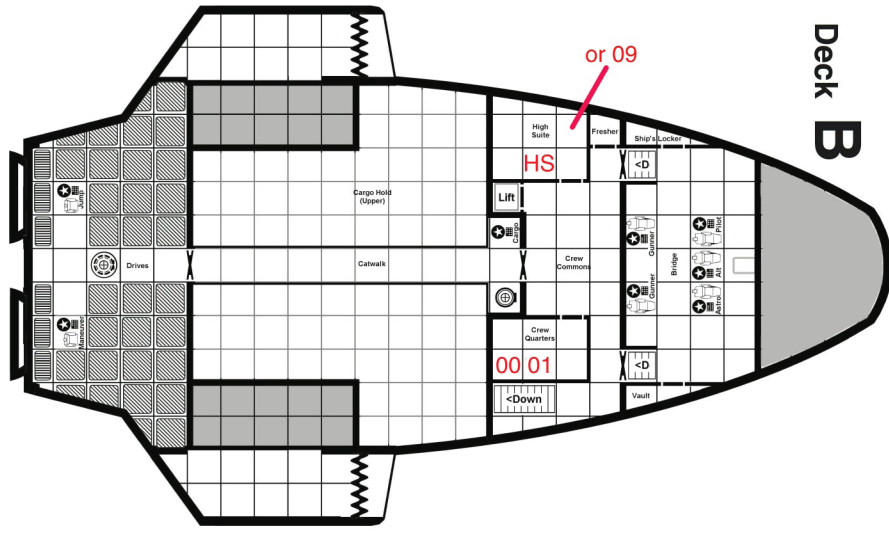

FREE TRADER TGS BEOWULF

Home Port: Regina

A-3511

1.5 meter square

POSITIONS

- Pilot Couch Single
- Crew Position Single
- Passenger Couches
- Console
- Control Panel
- Fresher
- Stateroom Bunk with Personal Stowage
- Medical Bed and Support
- Low and Emergency

HATCHES

- Iris Valve Above + Deck
- Iris Valve Above
- Iris Valve Deck
- Hatch Deck
- Hatch Above
- Hatch Above + Deck
- Inter-Deck Lift

WALLS

- Partition
- Sliding Door
- Transparent Partition

BULKHEADS

- Bulkhead
- Manual Hatch
- Iris Valve
- Access Panel
- Portal
- Cargo Door or Blast Door

Actual Ship Deck Plan may vary.