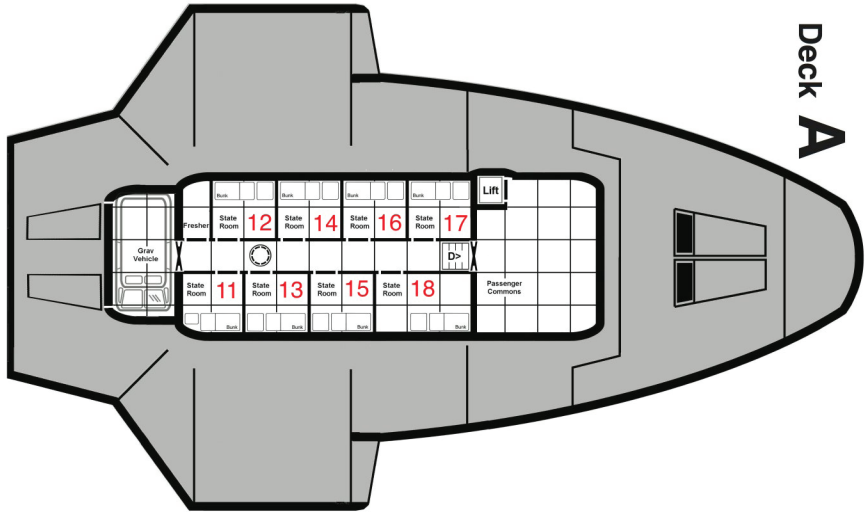

FREE TRADER TGS BEOWULF

Home Port: Regina

A-3511

1.5 meter square

POSITIONS

- Pilot Couch Single
- Crew Position Single
- Passenger Couches
- Console
- Control Panel
- Fresher
- Stateroom Bunk with Personal Stowage
- Medical Bed and Support
- Low and Emergency

HATCHES

- Iris Valve Above + Deck
- Iris Valve Above
- Iris Valve Deck
- Hatch Deck
- Hatch Above
- Hatch Above + Deck
- Inter-Deck Lift

WALLS

- Partition
- Sliding Door
- Transparent Partition

BULKHEADS

- Bulkhead
- Manual Hatch
- Iris Valve
- Access Panel
- Portal
- Cargo Door or Blast Door

Actual Ship Deck Plan may vary.