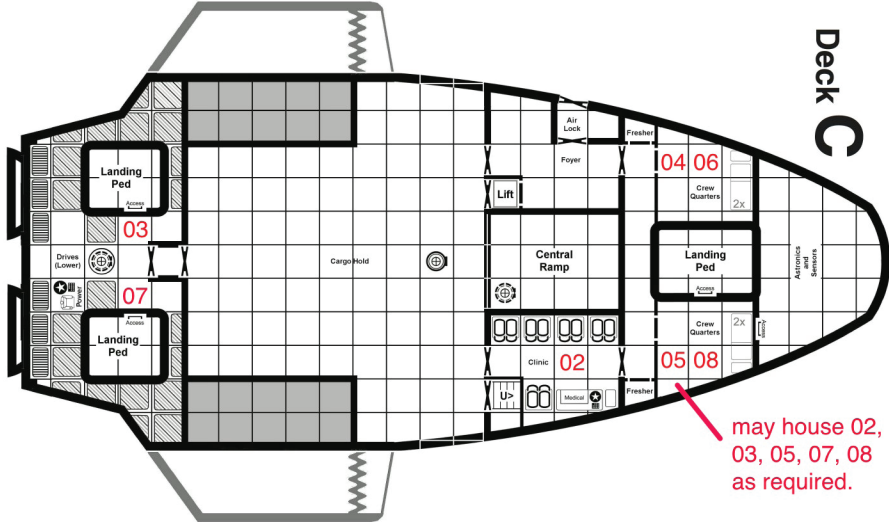

FREE TRADER TGS BEOWULF

Home Port: Regina

A-3511

1.5 meter square

POSITIONS

- Pilot Couch Single
- Crew Position Single
- Passenger Couches
- Console
- Control Panel
- Fresher
- Stateroom Bunk with Personal Stowage
- Medical Bed and Support
- Low and Emergency

HATCHES

- Iris Valve Above + Deck
- Iris Valve Above
- Iris Valve Deck
- Hatch Deck
- Hatch Above
- Hatch Above + Deck
- Inter-Deck Lift

WALLS

- Partition
- Sliding Door
- Transparent Partition

BULKHEADS

- Bulkhead
- Manual Hatch
- Iris Valve
- Access Panel
- Portal
- Cargo Door or Blast Door

Actual Ship Deck Plan may vary.